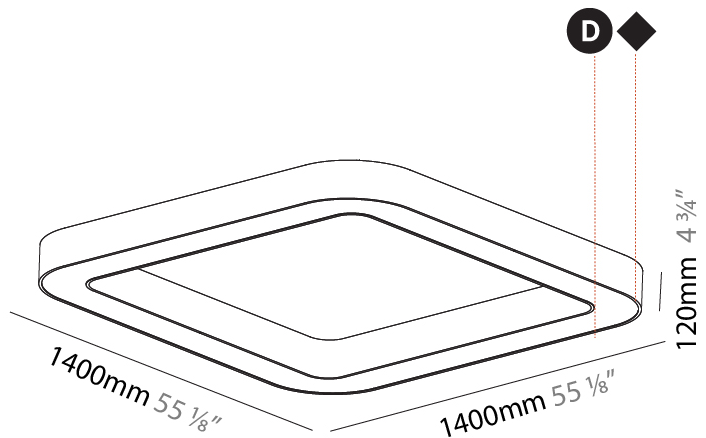

GENERAL

Series: Quantum
Partner: Prolicht
Division: Architectural
Installation: Surface
Product Type: Ceiling Surface
Mounting Location: Ceiling
Light Distribution: Direct

PHYSICAL

Length (mm): 1400
Length (in): 55 1/8
Width (mm): 1400
Width (in): 55 1/8
Height (mm): 120
Height (in): 4 3/4
Weight (kg): 16.878
Weight (lbs): 37.13

Diffuser: PMMA - Opal or Micro-Prism
Fixture Finish: SSR / BKV / CWI / CRY / HAB / UFT / ITA / RUA / FTG / MYG / LOD / PUS / FRO / FUP / KIA / POP / BLS / SPG / MEY / GOH / CHC / COM / ABZ / JAG / OBR / MOS / ROR

Fixture Material: PMMA / Aluminum

ELECTRICAL

Lamp Type: LED (Zhaga Standard)
Input Wattage (W): 80
Total Output Wattage (W): 64 / 51.2 (3500K)
Dimming: Non-Dimming / Phase Dimming (120Vac only) / 0-10V Dimming
Driver Included: Yes
Driver Location: Integrated
Driver Type: Constant Current - 120 / 277Vac
Driver Class: Class 2
Input Voltage (V): 120 - 277
Constant Current (MA): 350 / 800 (3500K)

LED

Color Temperature (°K): 3000 / 3500 / 4000
Max. Delivered Lumen (lm): 7380 / 7644 / 7800
CRI: >80 CRI
Efficiency (%): 65
Lamp Life (hrs): 50000

OPTICAL

RATINGS AND CERTIFICATIONS

Certified By: Certified for North American Standards
IP rating: IP20

PROJECT	_____
TYPE	_____
SPECIFIER	_____
QUANTITY	_____
DATE	_____