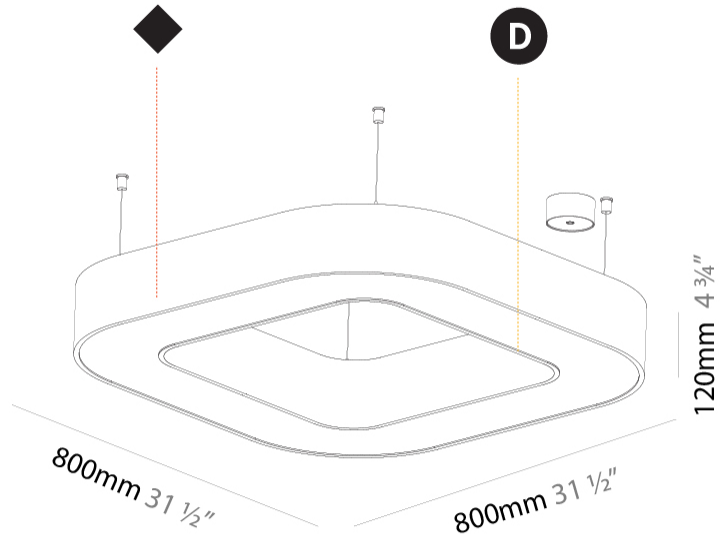

GENERAL

Series: Quantum
Partner: Prolicht
Division: Architectural
Installation: Suspension
Product Type: Pendant
Mounting Location: Ceiling
Light Distribution: Direct

PHYSICAL

Shape: Square
Length (mm): 800
Length (in): 31 1/2
Width (mm): 800
Width (in): 31 1/2
Height (mm): 120
Height (in): 4 3/4
Max. Overall Height (mm): 2120
Max. Overall Height (in): 83 7/16
Weight (kg): 9.422
Weight (lbs): 20.73
Diffuser: [PMMA - Opal or Micro-Prism](#)
Fixture Finish: [SSR / BKV / CWI / CRY / HAB / UFT / ITA / RUA / FTG / MYG / LOD / PUS / FRO / FUP / KIA / POP / BLS / SPG / MEY / GOH / CHC / COM / ABZ / JAG / OBR / MOS / ROR](#)
Fixture Material: [PMMA / Aluminum](#)

ELECTRICAL

Lamp Type: LED (Zhaga Standard)
Input Wattage (W): 40
Total Output Wattage (W): 31 / 25.6 (3500K)
Dimming: [Non-Dimming / Phase Dimming (120Vac only) / 0-10V Dimming](#)
Driver Included: Yes
Driver Location: Integrated
Driver Type: Constant Current - 120 / 277Vac
Driver Class: Class 2
Input Voltage (V): 120 - 277
Constant Current (MA): 350 / 800 (3500K)

LED

Color Temperature (°K): [3000 / 3500 / 4000](#)
Max. Delivered Lumen (lm): 3690 / 3822 / 3900
CRI: >80 CRI
Efficiency (%): 65
Lamp Life (hrs): 50000

OPTICAL

RATINGS AND CERTIFICATIONS

Certified By: Certified for North American Standards
IP rating: IP20