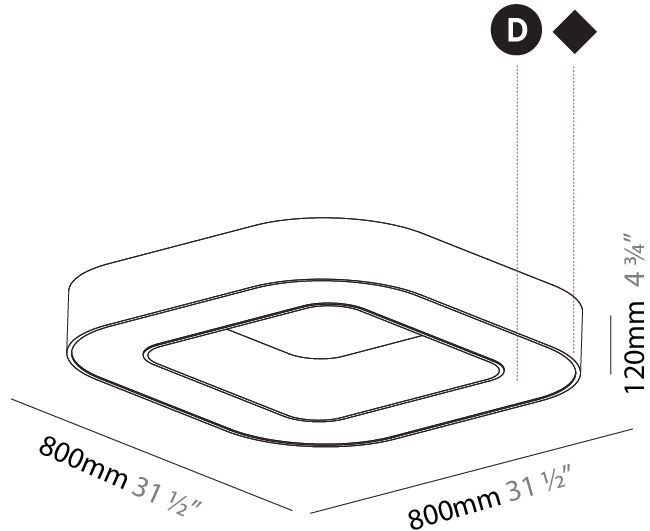

GENERAL

Series: Quantum
Partner: Prolicht
Division: Architectural
Installation: Surface
Product Type: Ceiling Surface
Mounting Location: Ceiling
Light Distribution: Direct

PHYSICAL

Shape: Square
Length (mm): 800
Length (in): 31 1/2
Width (mm): 800
Width (in): 31 1/2
Height (mm): 120
Height (in): 4 3/4
Weight (kg): 9.04
Weight (lbs): 19.92
Diffuser: PMMA - Opal or Micro-Prism
Fixture Finish: SSR / BKV / CWI / CRY / HAB / UFT / ITA / RUA / FTG / MYG / LOD / PUS / FRO / FUP / KIA / POP / BLS / SPG / MEY / GOH / CHC / COM / ABZ / JAG / OBR / MOS / ROR
Fixture Material: PMMA / Aluminum

ELECTRICAL

Lamp Type: LED (Zhaga Standard)
Input Wattage (W): 40
Total Output Wattage (W): 32 / 25.6 (3500K)
Dimming: Non-Dimming / Phase Dimming (120Vac only) / 0-10V Dimming
Driver Included: Yes
Driver Location: Integrated
Driver Type: Constant Current - 120 / 277Vac
Driver Class: Class 2
Input Voltage (V): 120 - 277
Constant Current (MA): 350 / 800 (3500K)

LED

Color Temperature (°K): 3000 / 3500 / 4000
Max. Delivered Lumen (lm): 3690 / 3822 / 3900
CRI: >80 CRI
Efficiency (%): 65
Lamp Life (hrs): 50000

OPTICAL

RATINGS AND CERTIFICATIONS

Certified By: Certified for North American Standards
IP rating: IP20

PROJECT	_____
TYPE	_____
SPECIFIER	_____
QUANTITY	_____
DATE	_____