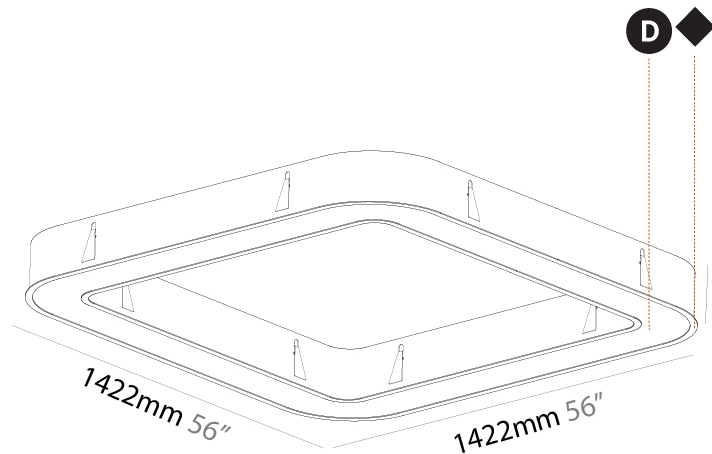

GENERAL

Series: Quantum
Partner: Prolicht
Division: Architectural
Installation: Recessed
Product Type: Ceiling Recessed
Mounting Location: Ceiling
Light Distribution: Direct

PHYSICAL

Shape: Square
Length (mm): 1422
Length (in): 56
Width (mm): 1422
Width (in): 56
Height (mm): 150
Height (in): 5 7/8
Min. Recessing Depth (mm): 160
Min. Recessing Depth (in): 6 5/16
Weight (kg): 21.113
Weight (lbs): 46.45
Diffuser: PMMA - Opal or Micro-Prism
Fixture Finish: SSR / BKV / CWI / CRY / HAB / UFT / ITA / RUA / FTG / MYG / LOD / PUS / FRO / FUP / KIA / POP / BLS / SPG / MEY / GOH / CHC / COM / ABZ / JAG / OBR / MOS / ROR
Fixture Material: PMMA / Aluminum

ELECTRICAL

Lamp Type: LED (Zhaga Standard)
Input Wattage (W): 80
Total Output Wattage (W): 64 / 51.2 (3500K)
Dimming: Non-Dimming / Phase Dimming (120Vac only) / 0-10V Dimming
Driver Included: Yes
Driver Location: Integrated
Driver Type: Constant Current - 120 / 277Vac
Driver Class: Class 2
Input Voltage (V): 120 - 277
Constant Current (MA): 350 / 800 (3500K)

LED

Color Temperature (*K): 3000 / 3500 / 4000
Max. Delivered Lumen (lm): 7380 / 7644 / 7800
CRI: >80 CRI
Efficiency (%): 65
Lamp Life (hrs): 50000

OPTICAL

RATINGS AND CERTIFICATIONS

Certified By: Certified for North American Standards
IP rating: IP20

PROJECT	
TYPE	
SPECIFIER	
QUANTITY	
DATE