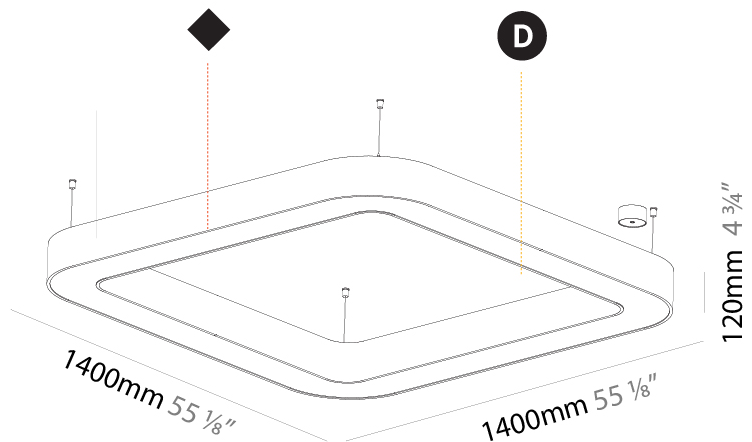

GENERAL

Series: Quantum
Partner: Prolicht
Division: Architectural
Installation: Suspension
Product Type: Pendant
Mounting Location: Ceiling
Light Distribution: Direct

PHYSICAL

Shape: Square
Length (mm): 1400
Length (in): 55 1/8
Width (mm): 1400
Width (in): 55 1/8
Height (mm): 120
Height (in): 4 3/4
Max. Overall Height (mm): 2120
Max. Overall Height (in): 83 7/16
Weight (kg): 17.644
Weight (lbs): 38.82
Diffuser: PMMA - Opal or Micro-Prism
Fixture Finish: SSR / BKV / CWI / CRY / HAB / UFT / ITA / RUA / FTG / MYG / LOD / PUS / FRO / FUP / KIA / POP / BLS / SPG / MEY / GOH / CHC / COM / ABZ / JAG / OBR / MOS / ROR
Fixture Material: PMMA / Aluminum

ELECTRICAL

Lamp Type: LED (Zhaga Standard)
Input Wattage (W): 80
Total Output Wattage (W): 64 / 51.2 (3500K)
Dimming: Non-Dimming / Phase Dimming (120Vac only) / 0-10V Dimming
Driver Included: Yes
Driver Location: Integrated
Driver Type: Constant Current - 120 / 277Vac
Driver Class: Class 2
Input Voltage (V): 120 - 277
Constant Current (MA): 350 / 800 (3500K)

LED

Color Temperature (°K): 3000 / 3500 / 4000
Max. Delivered Lumen (lm): 7380 / 7644 / 7800
CRI: >80 CRI
Efficiency (%): 0.65
Lamp Life (hrs): 50000

OPTICAL

RATINGS AND CERTIFICATIONS

Certified By: Certified for North American Standards
IP rating: IP20