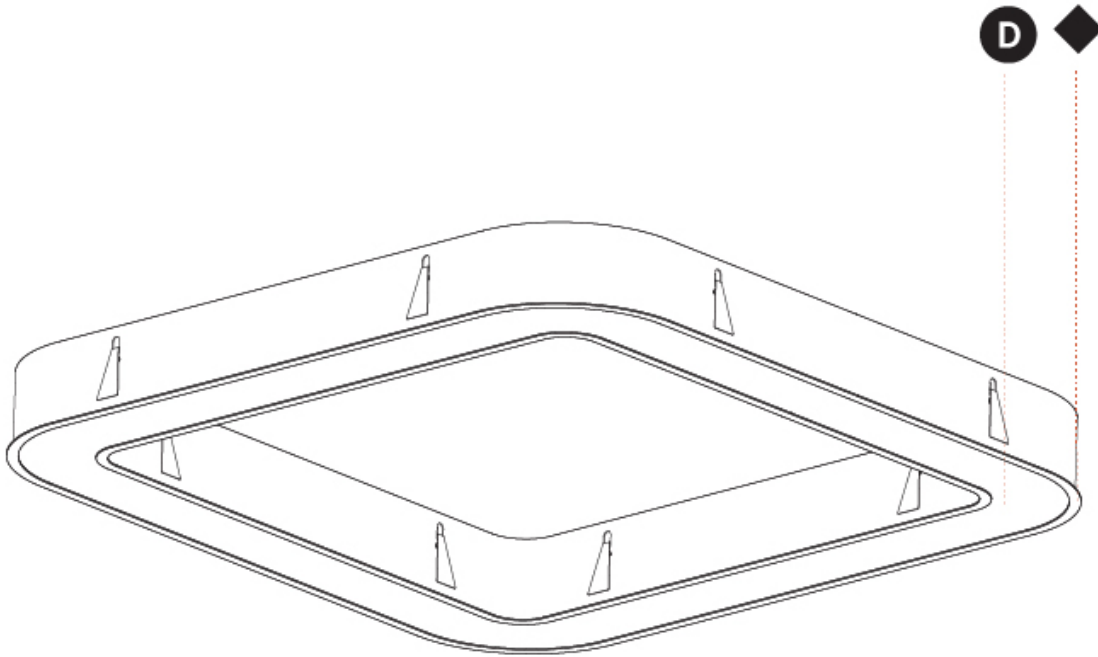

A37565-

PROJECT	_____
TYPE	_____
SPECIFIER	_____
QUANTITY	_____
DATE	_____

A