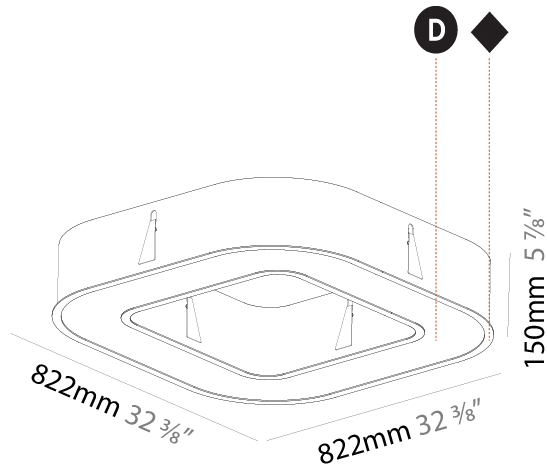

GENERAL

Series: Quantum
Partner: Prolicht
Division: Architectural
Installation: Recessed
Product Type: Ceiling Recessed
Mounting Location: Ceiling
Light Distribution: Direct

PHYSICAL

Shape: Square
Length (mm): 822
Length (in): 32 3/8
Width (mm): 822
Width (in): 32 3/8
Height (mm): 150
Height (in): 5 7/8
Min. Recessing Depth (mm): 160
Min. Recessing Depth (in): 6 1/8
Weight (kg): 10.55
Weight (lbs): 23.21
Diffuser: PMMA - Opal or Micro-Prism
Fixture Finish: SSR / BKV / CWI / CRY / HAB / UFT / ITA / RUA / FTG / MYG / LOD / PUS / FRO / FUP / KIA / POP / BLS / SPG / MEY / GOH / CHC / COM / ABZ / JAG / OBR / MOS / ROR
Fixture Material: PMMA / Aluminum

ELECTRICAL

Lamp Type: LED (Zhaga Standard)
Input Wattage (W): 40
Total Output Wattage (W): 32 / 25.6 (3500K)
Dimming: Non-Dimming / Phase Dimming (120Vac only) / 0-10V Dimming
Driver Included: Yes
Driver Location: Integrated
Driver Type: Constant Current - 120 / 277Vac
Driver Class: Class 2
Input Voltage (V): 120 - 277
Constant Current (MA): 350 / 800 (3500K)

LED

Color Temperature (°K): 3000 / 3500 / 4000
Max. Delivered Lumen (lm): 3690 / 3822 / 3900
CRI: >80 CRI
Efficiency (%): 65
Lamp Life (hrs): 50000

OPTICAL

RATINGS AND CERTIFICATIONS

Certified By: Certified for North American Standards
IP rating: IP20