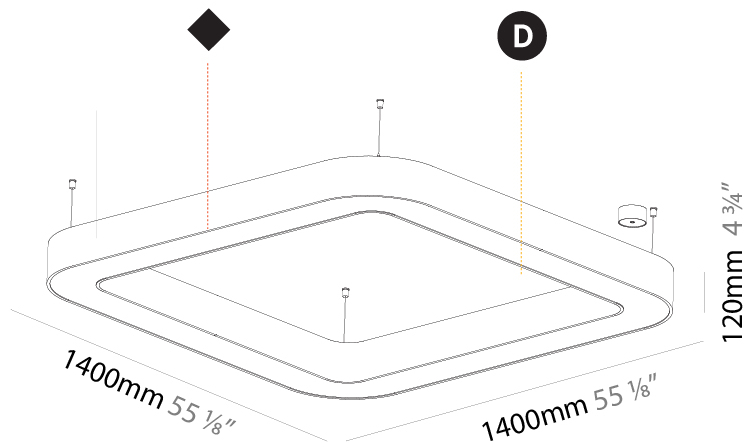

GENERAL

Series: Quantum
Partner: Prolicht
Division: Architectural
Installation: Suspension
Product Type: Pendant
Mounting Location: Ceiling
Light Distribution: Direct / Indirect

PHYSICAL

Shape: Square
Length (mm): 1400
Length (in): 55 1/8
Width (mm): 1400
Width (in): 55 1/8
Height (mm): 120
Height (in): 4 3/4
Max. Overall Height (mm): 2120
Max. Overall Height (in): 83 7/16
Weight (kg): 18.463
Weight (lbs): 40.62
Diffuser: [PMMA - Opal or Micro-Prism](#)
Fixture Finish: [SSR / BKV / CWI / CRY / HAB / UFT / ITA / RUA / FTG / MYG / LOD / PUS / FRO / FUP / KIA / POP / BLS / SPG / MEY / GOH / CHC / COM / ABZ / JAG / OBR / MOS / ROR](#)
Fixture Material: [PMMA / Aluminum](#)

ELECTRICAL

Lamp Type: LED (Zhaga Standard)
Input Wattage (W): 120
Total Output Wattage (W): 96 / 76.8 (3500K)
Dimming: [Non-Dimming / Phase Dimming (120Vac only) / 0-10V Dimming](#)
Driver Included: Yes
Driver Location: Integrated
Driver Type: Constant Current - 120 / 277Vac
Driver Class: Class 2
Input Voltage (V): 120 - 277
Constant Current (MA): 350 / 800 (3500K)

LED

[Color Temperature (°K): 3000 / 3500 / 4000](#)
Max. Delivered Lumen (lm): 7380 / 7644 / 7800 Direct / 5120 / 5556 / 5400 Indirect
CRI: >80 CRI
Efficiency (%): 69.8
Lamp Life (hrs): 50000

OPTICAL

RATINGS AND CERTIFICATIONS

Certified By: Certified for North American Standards
IP rating: IP20