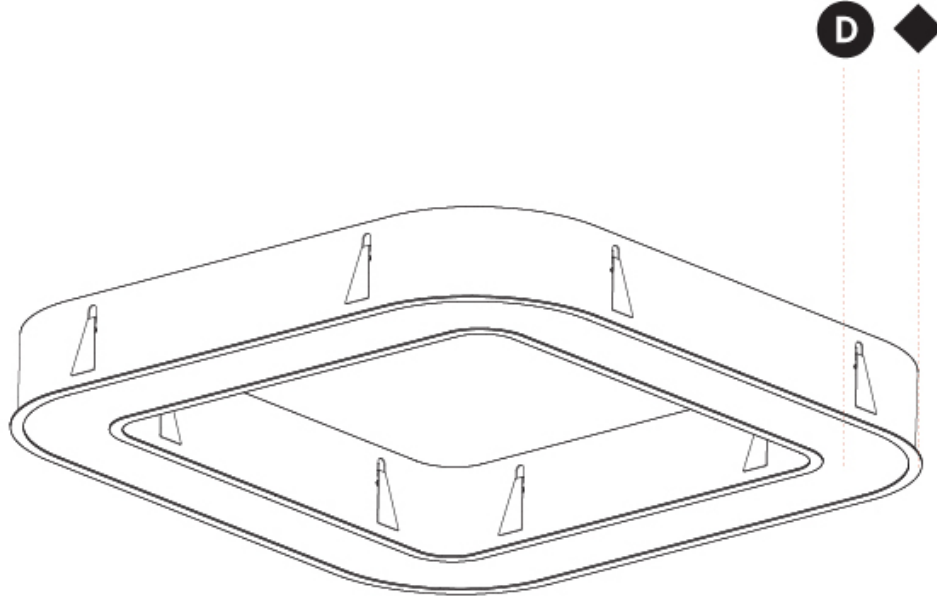

A32953-

PROJECT	_____
TYPE	_____
SPECIFIER	_____
QUANTITY	_____
DATE	_____