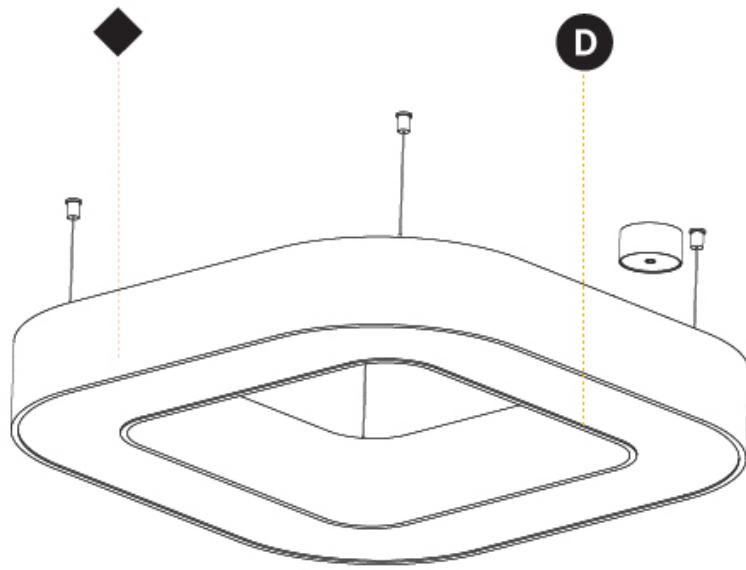

A30570-

PROJECT	_____
TYPE	_____
SPECIFIER	_____
QUANTITY	_____
DATE	_____

A