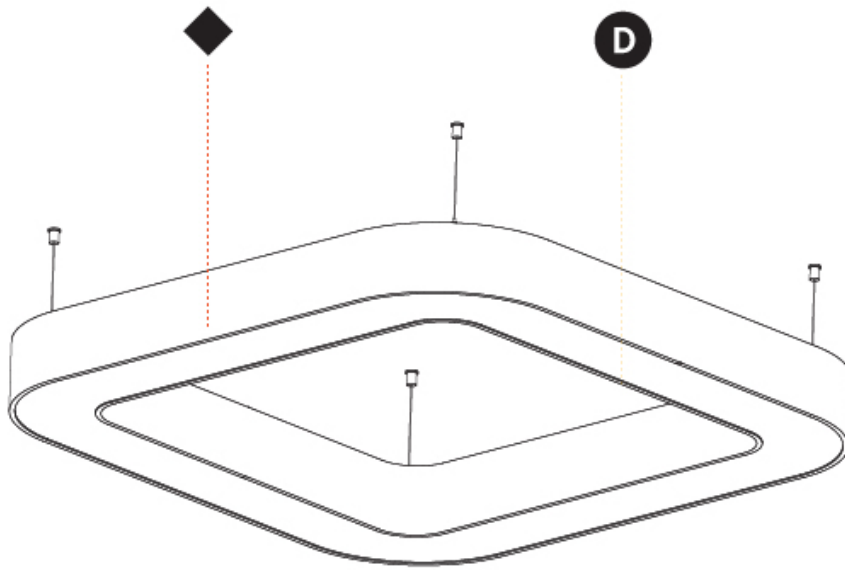

A30215-

PROJECT	_____
TYPE	_____
SPECIFIER	_____
QUANTITY	_____
DATE	_____

A